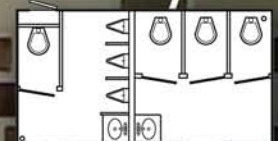

15' | 7-Station | 625G